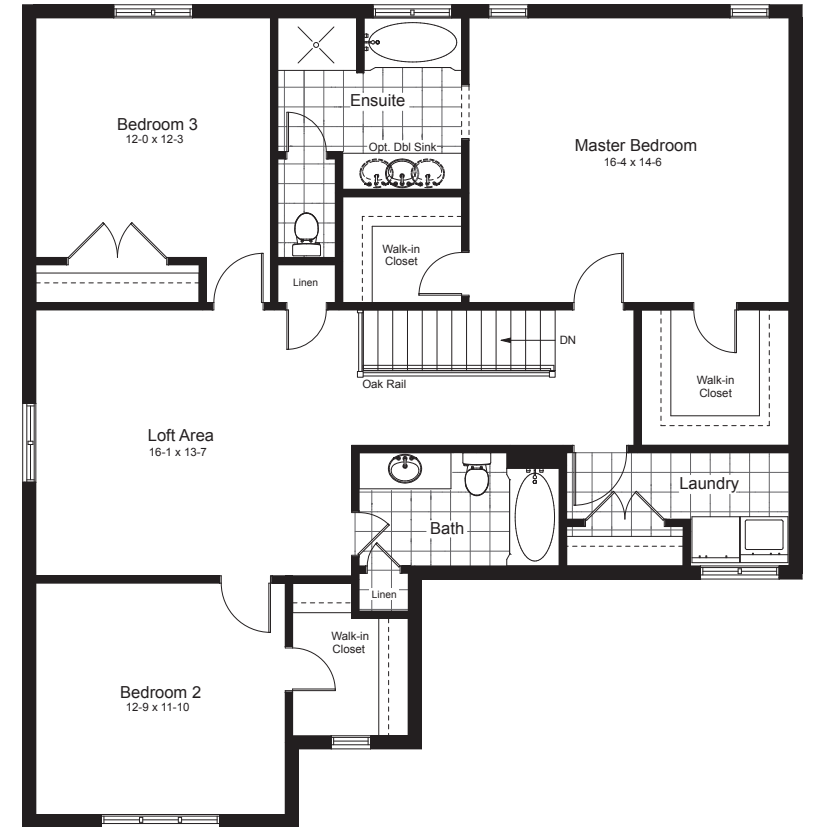

The COUNTRYVIEW

ELEV. A 2696 SQ. FT. | ELEV. B 2696 SQ. FT.

ELEVATION B

ELEVATION A

50' LOT

CLAYSAM
HOMES

BASEMENT

MAIN FLOOR

Elevation A

MAIN FLOOR

Elevation B

SECOND FLOOR

Elevation A

SECOND FLOOR

Elevation B

The COUNTRYVIEW

ELEVATION A 2696 Sq. Ft.

ELEVATION B 2696 Sq. Ft.

Plans and specifications are subject to change without notice. Actual usable floor space may vary from stated floor area. Illustrations are artists concept only and may show optional features not included in base price. See sales representative for further information. E. & O. E.