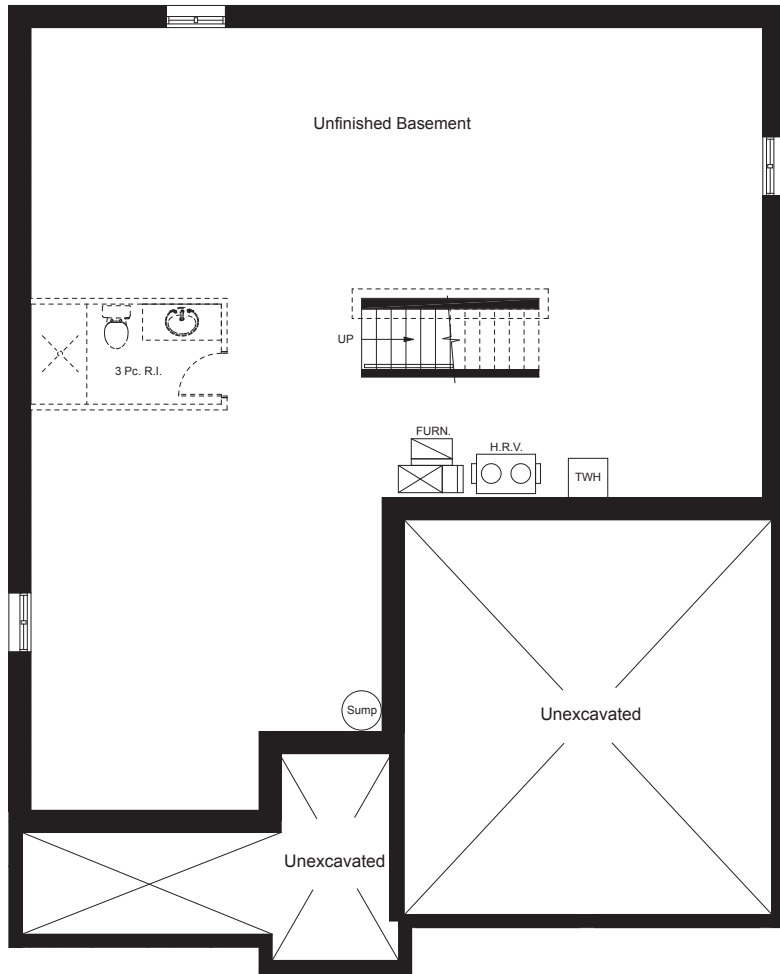

The COUNTRYVIEW

ELEV. A 2696 SQ. FT. | ELEV. B 2696 SQ. FT.

ELEVATION B

ELEVATION A

50' LOT

CLAYSAM
HOMES

BASEMENT

MAIN FLOOR

Elevation A

MAIN FLOOR

Elevation B

SECOND FLOOR

Elevation A

SECOND FLOOR

Elevation B

The COUNTRYVIEW

ELEVATION A 2696 Sq. Ft.

ELEVATION B 2696 Sq. Ft.

Plans and specifications are subject to change without notice. Actual usable floor space may vary from stated floor area. Illustrations are artists concept only and may show optional features not included in base price. See sales representative for further information. E. & O. E.