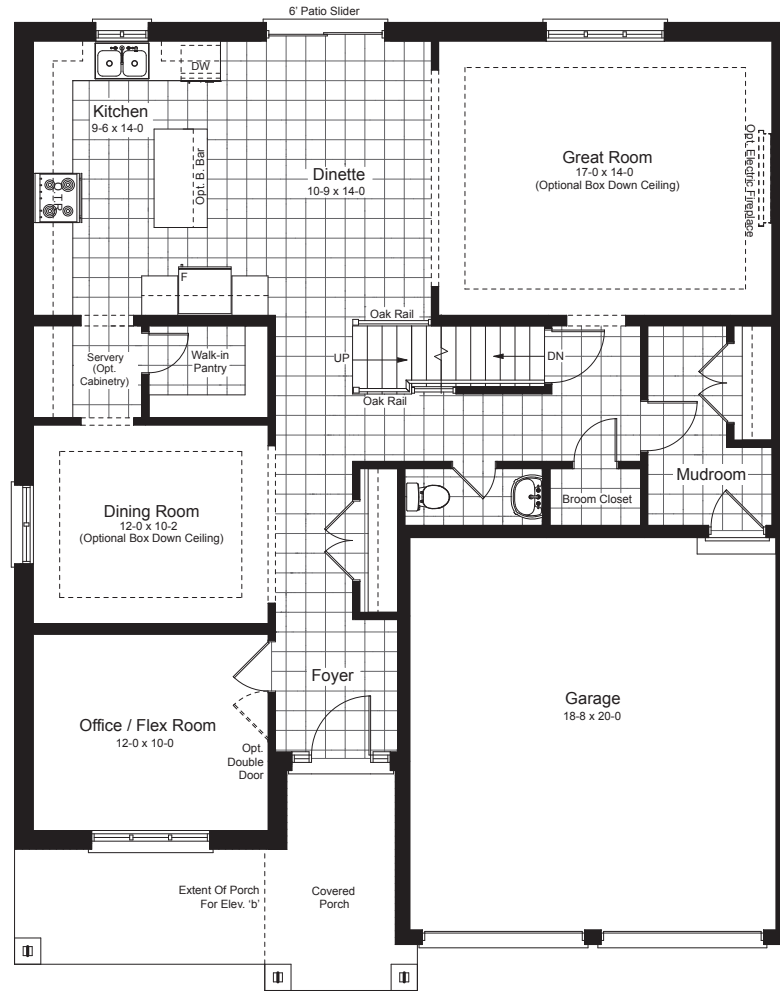

The COUNTRYVIEW

ELEV. A 2696 SQ. FT. | ELEV. B 2696 SQ. FT.

ELEVATION B

ELEVATION A

50' LOT

CLAYSAM
HOMES

BASEMENT

MAIN FLOOR

Elevation A

MAIN FLOOR

Elevation B

SECOND FLOOR

Elevation A

SECOND FLOOR

Elevation B

The COUNTRYVIEW

ELEVATION A 2696 Sq. Ft.

ELEVATION B 2696 Sq. Ft.

Plans and specifications are subject to change without notice. Actual usable floor space may vary from stated floor area. Illustrations are artists concept only and may show optional features not included in base price. See sales representative for further information. E. & O. E.