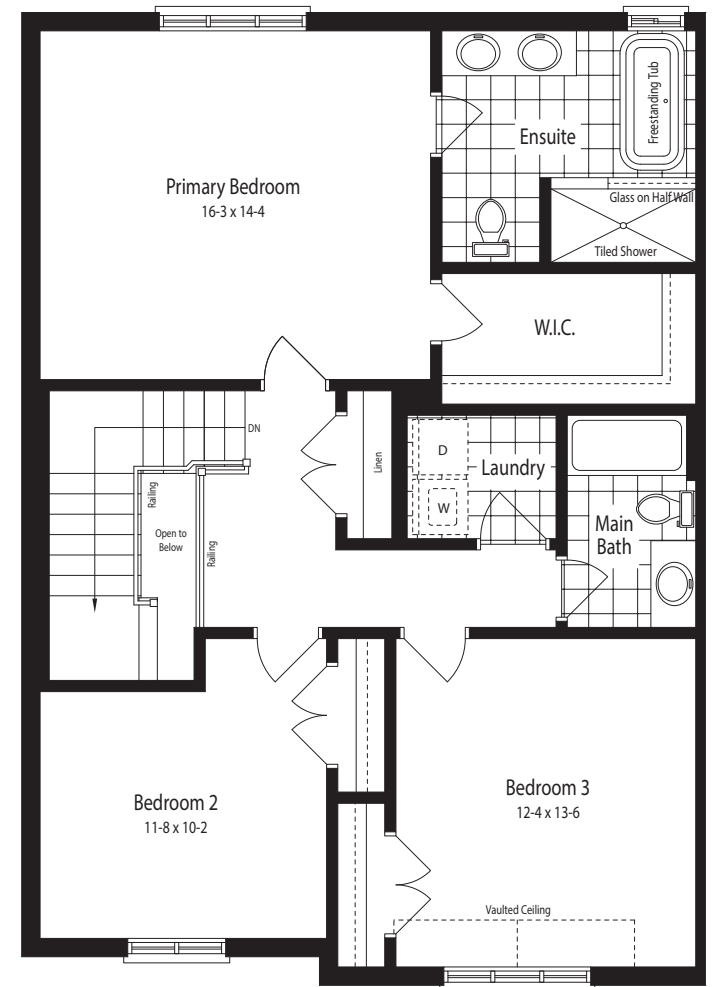

# The BLOSSOM

1868 SQ. FT.  
INCLUDES OPEN TO BELOW

**TWO STOREY TOWN**  
**PLATTSVILLE**

**CLAYSAM**  
**HOMES**

BASEMENT

MAIN FLOOR

SECOND FLOOR

# The BLOSSOM

PLATTSVILLE | TWO STOREY TOWN 1868 Sq. Ft. includes OTB

CLAYSAM  
HOMES

Plans and specifications are subject to change without notice. Actual usable floor space may vary from stated floor area. Illustrations are artists concept only and may show optional features not included in base price. See sales representative for further information. E. & O. E.