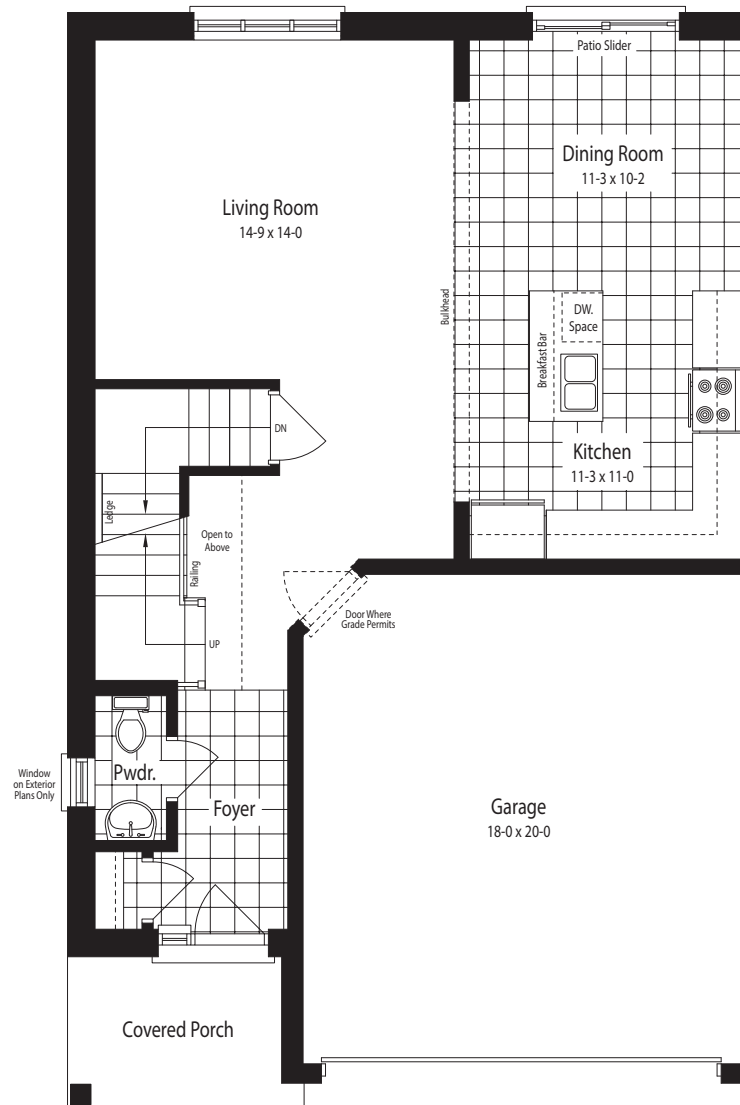

# The BLOSSOM

1868 SQ. FT.  
INCLUDES OPEN TO BELOW

**TWO STOREY TOWN**  
**PLATTSVILLE**

**CLAYSAM**  
**HOMES**

BASEMENT

MAIN FLOOR

SECOND FLOOR

# The BLOSSOM

PLATTSVILLE | TWO STOREY TOWN 1868 Sq. Ft. includes OTB

CLAYSAM  
HOMES

Plans and specifications are subject to change without notice. Actual usable floor space may vary from stated floor area. Illustrations are artists concept only and may show optional features not included in base price. See sales representative for further information. E. & O. E.